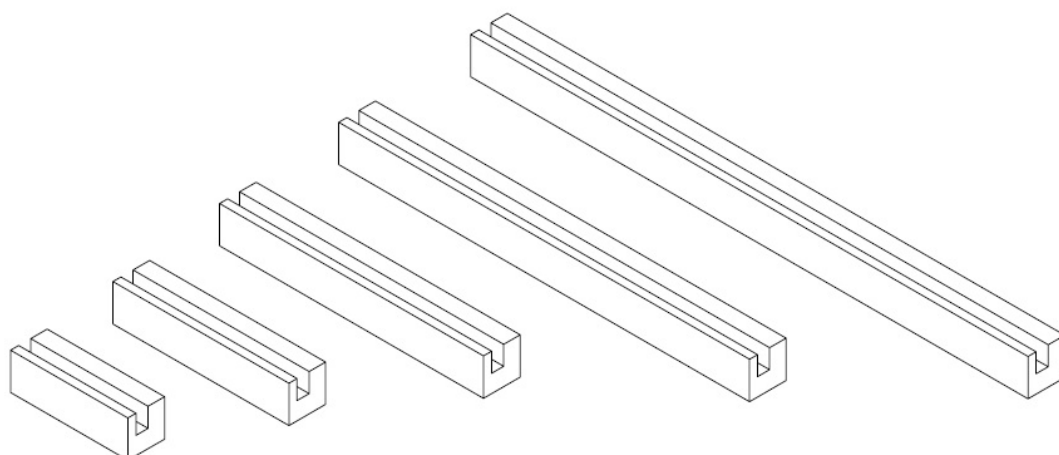

PRODUCT SHEET

Description:

Alu Clamp 180mm Chrome Pl, W/White LED Light

Item number:

22.11.306-0

Units	Box	Carton	HS Code	Barcode
Set	1	8	9405119090	
				5704866103725

SISO A/S

Mileparken 11
DK-2740 Skovlunde
Denmark
VAT: DK 24786013