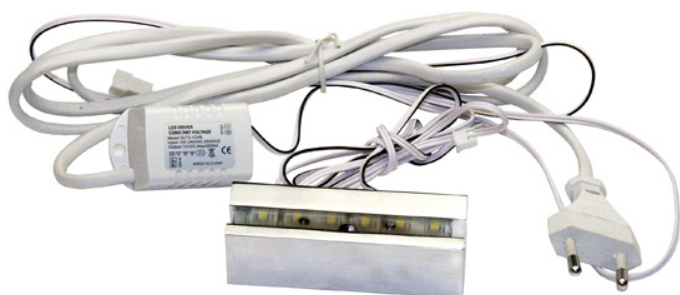

PRODUCT SHEET

Description:

Alu Clamp 180mm Chrome Pl, W/White LED Light

Item number:

22.11.306-0

Units	Box	Carton	HS Code	Barcode
Set	1	8	9405119090	
				5704866103725

SISO A/S

Mileparken 11
DK-2740 Skovlunde
Denmark
VAT: DK 24786013