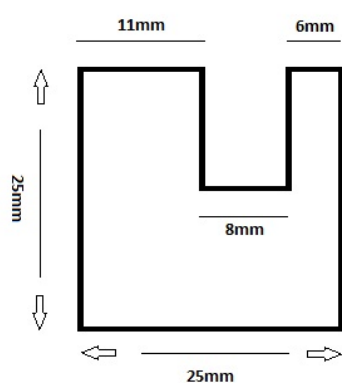

PRODUCT SHEET

Description:

Alu Clamp 180mm Chrome Pl, W/White LED Light

Item number:

22.11.306-0

Units	Box	Carton	HS Code	Barcode
Set	1	8	9405119090	
				5704866103725

SISO A/S

Mileparken 11
DK-2740 Skovlunde
Denmark
VAT: DK 24786013